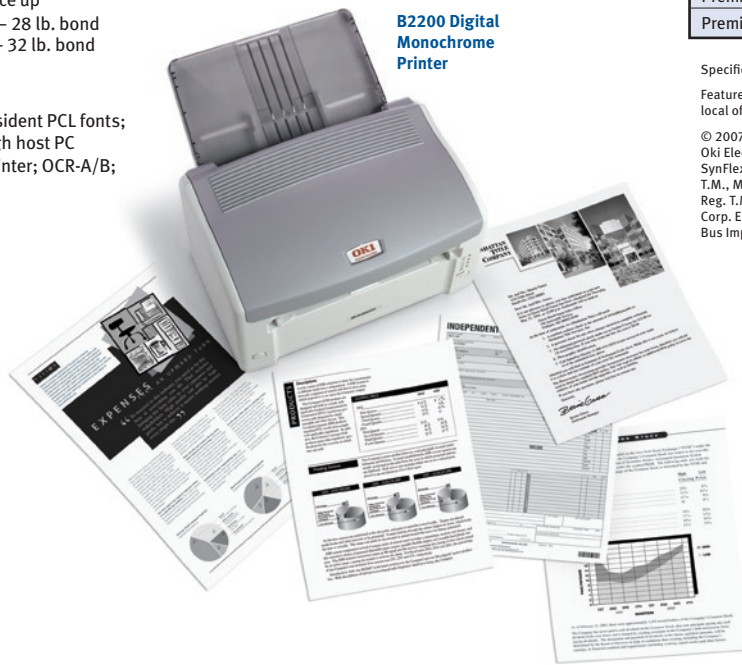

Typefaces

- **Scalable Fonts:** B2400 Series – 33 resident PCL fonts; B2200 Series – fonts available through host PC
- **Bitmap Fonts:** B2400 Series – Line printer; OCR-A/B; USPS ZIP Bar code

Environmental

- **Size (WxDxH):** 12.6" x 8.0" x 7.1" (32.0 cm x 20.4 cm x 18.1 cm)
- **Weight:** Approx. 9.3 lb. (4.2 kg)
- **Power Consumption (approximate):** Peak 660W; Typical operation 360W; Idle 60W; Power Save <10W
- **Acoustic Noise:** Operating 52dB; Standby and Power Save Mode – ambient (background) level

Supplies

- **Toner Cartridge:** 2,000 pages²
- **Image Drum:** 15,000 pages³

Warranty

- **Printer:** 1-Year limited warranty on parts and labor with Overnight Exchange⁴
- **LED Printhead:** 5-Year limited warranty

For more information on Digital Mono printers and supplies, including OKIcare® Extended Service Programs: **1.800.OKI.DATA (800.654.3282)**.⁴

¹ Published performance results based on laboratory testing. Individual results may vary.

² Declared yield in accordance with ISO/IEC 19752.

³ Estimated life, continuous printing (may vary depending on the number of printed pages per job).

⁴ Available in the U.S. and Canada only.

B2200 Digital Monochrome Printer

Ordering Information

Description	Part Numbers
B2200 (120V)	43641701
B2200 (230V)	43641702
B2200n (120V)	43641703
B2200n (230V)	43641704
B2400 (120V)	43641801
B2400 (230V)	43641802
B2400n (120V)	43641803
B2400n (230V)	43641804
OKIcare® Warranty Extensions⁴	
B2000 Series 1-Year Overnight Exchange	58281901
B2000 Series 2-Year Overnight Exchange	58281902
B2000 Series 1-Year Depot	58282001
B2000 Series 2-Year Depot	58282002
Supplies	
Toner Cartridge: Avg. life – 2,000 pg.²	43640301
Image Drum: Avg. life – 15,000 pg.³	43650301
Print Media	
Bright White Proofing Sheets (32 lb.):	
8.5" x 11"	500 52206101
Premium Color Transparency Film	50 52205701
SynFlex™ Paper (8.5" x 11" –	
Waterproof and Tear-resistant)	100 52205901
Premium Envelopes (size #10):	100 52206301
Premium Envelopes (size #10):	500 52206302

Featured products may not be available in all countries. Please contact your local office for regional availability.

Office Technology Irl. Ltd.,
Unit G9, Riverview Business Park,
Nangor Road,
Dublin12.
Tel: +353 1 460 4444
Fax: +353 1 460 3333
www.officetechnology.ie

OKI
PRINTING SOLUTIONS