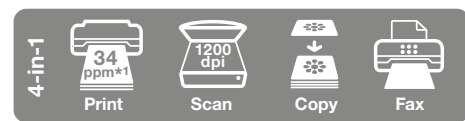

WHAT'S IN THE BOX

- Epson Stylus Office BX305FW
- 4 individual ink cartridges
- Software CD
- Basic operations guide
- 'Start Here' guide
- Wi-Fi setup guide
- Control panel icon sticker
- Warranty document
- Power cable
- Phone cable
- Presto! PageManager® 9 CD

EPSON®
EXCEED YOUR VISION